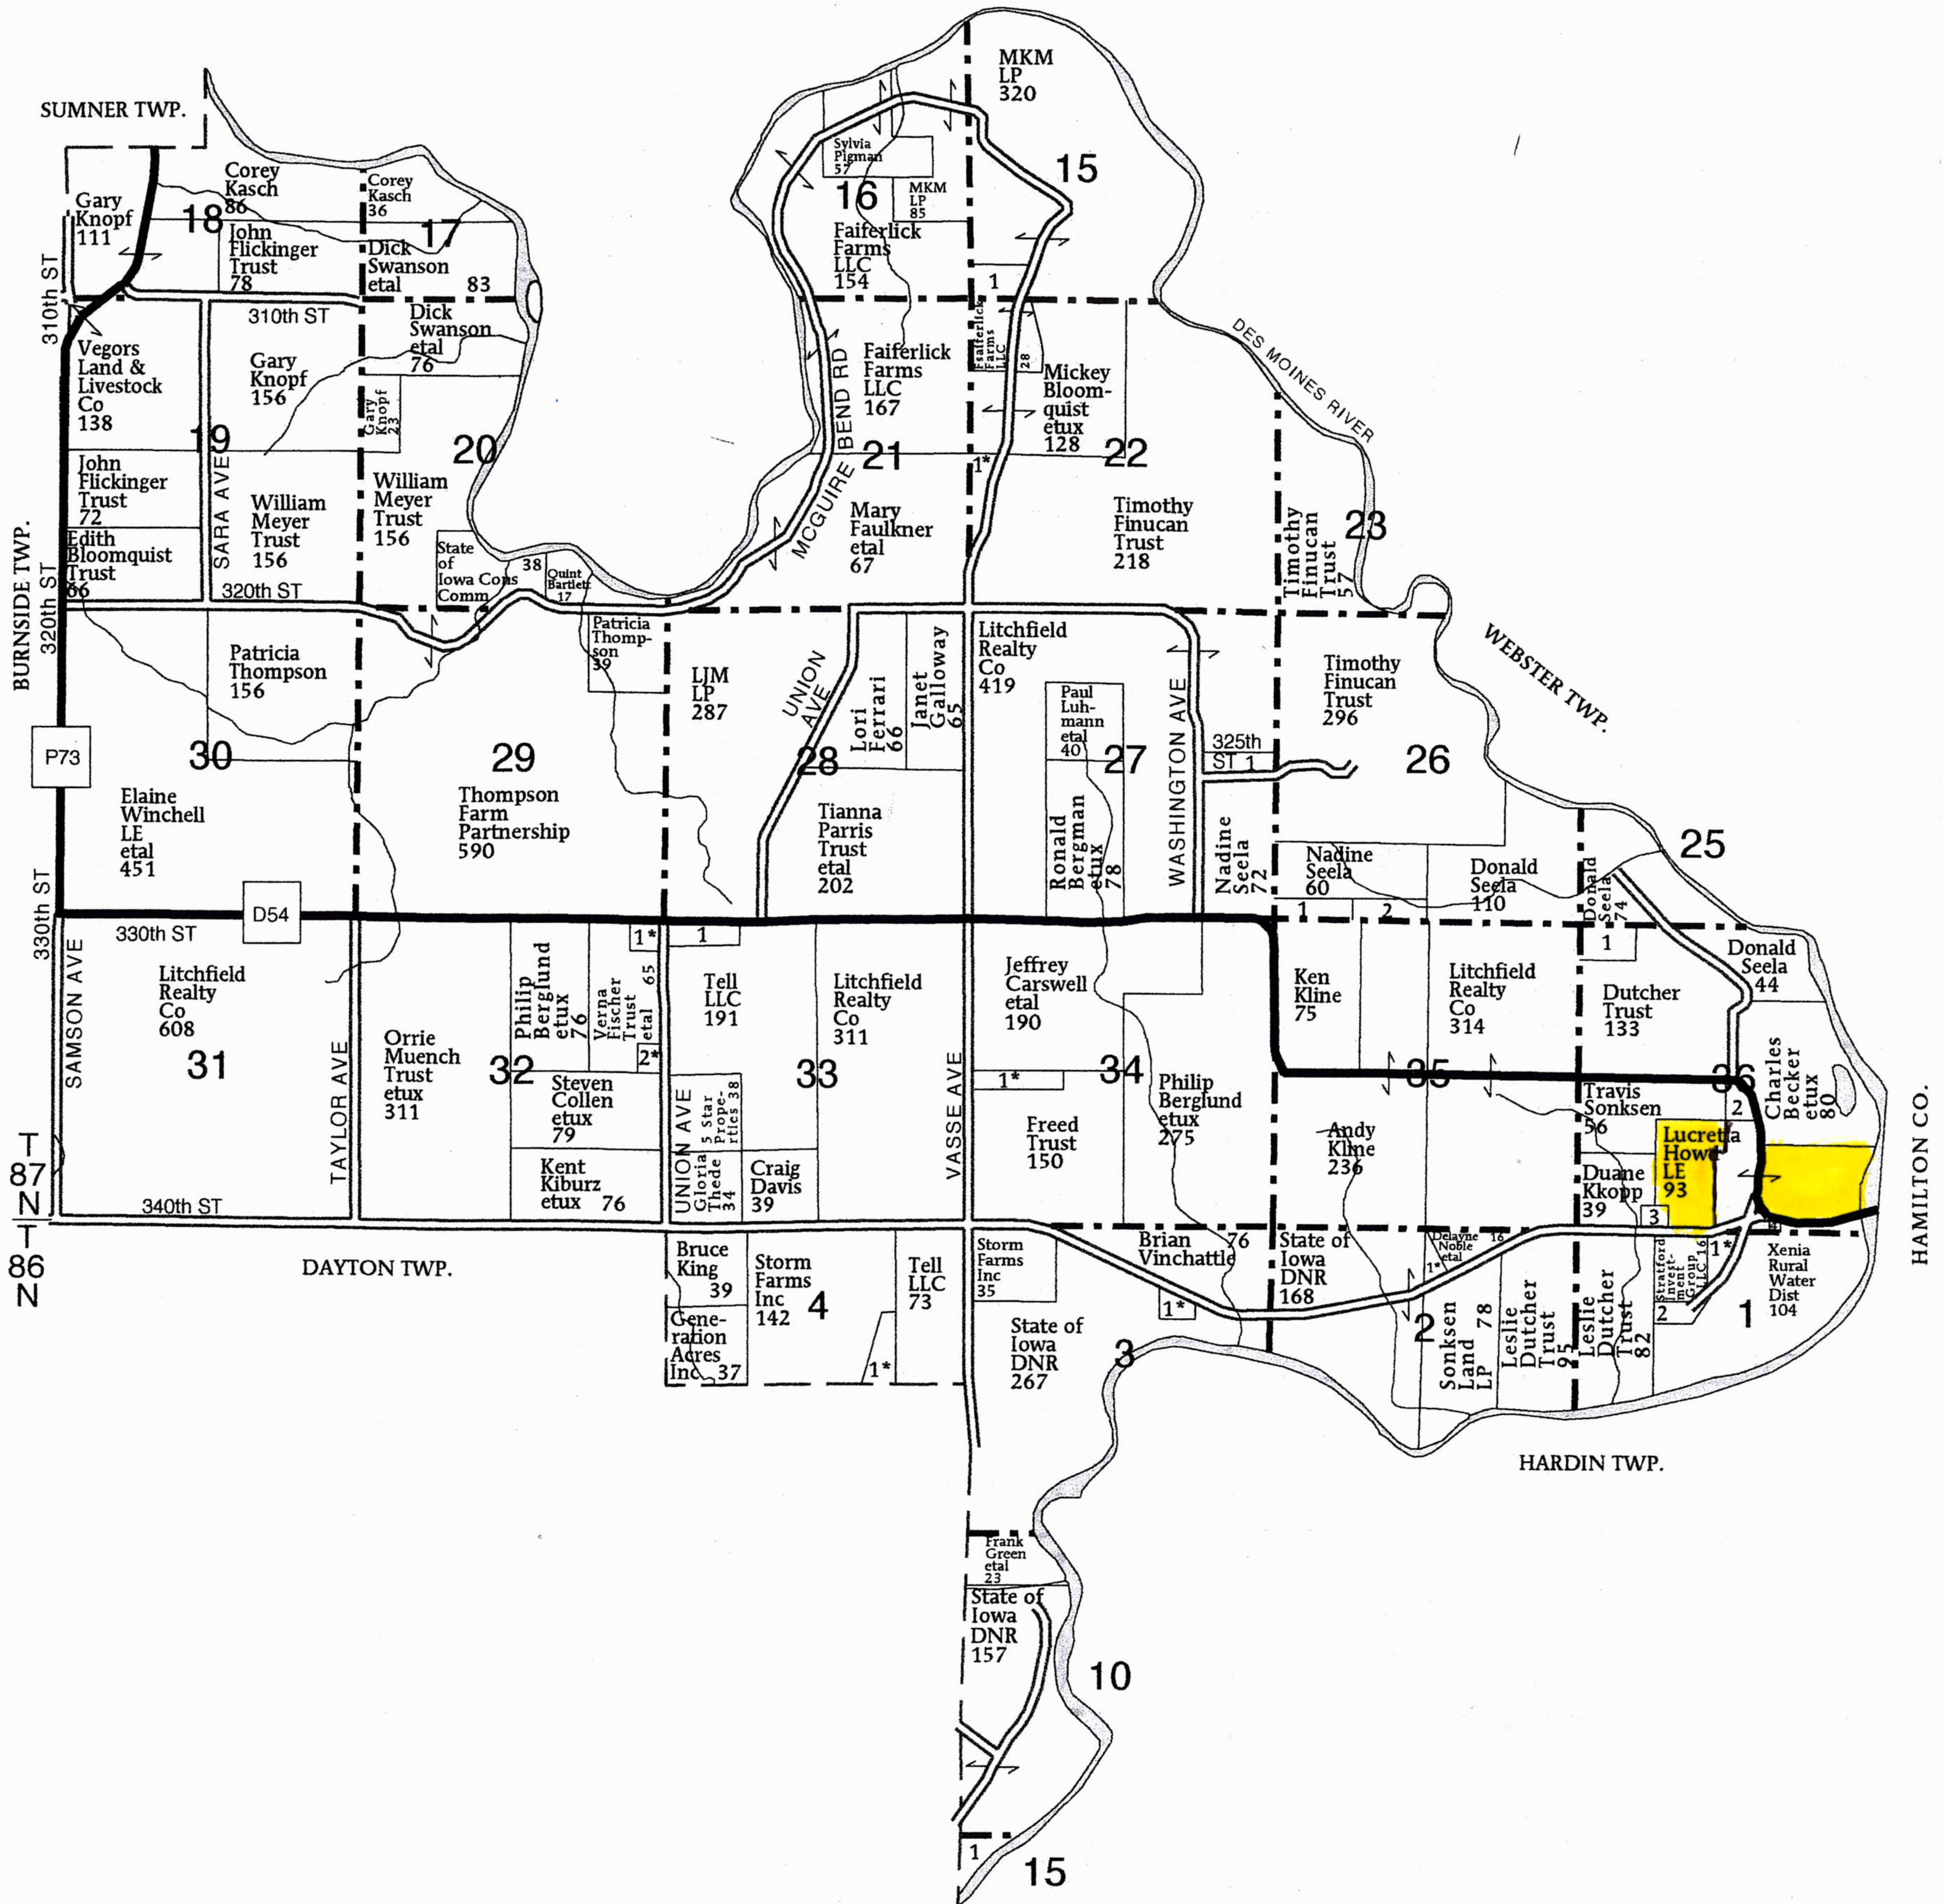

T-86-87-N

YELL PLAT

R-27-W

(Landowners)
WEBSTER TWP.

SUMNER TWP.

BURNSIDE TWP.

T
87
N
T
86
N

DAYTON TWP.

HARDIN TWP.

HAMILTON CO.